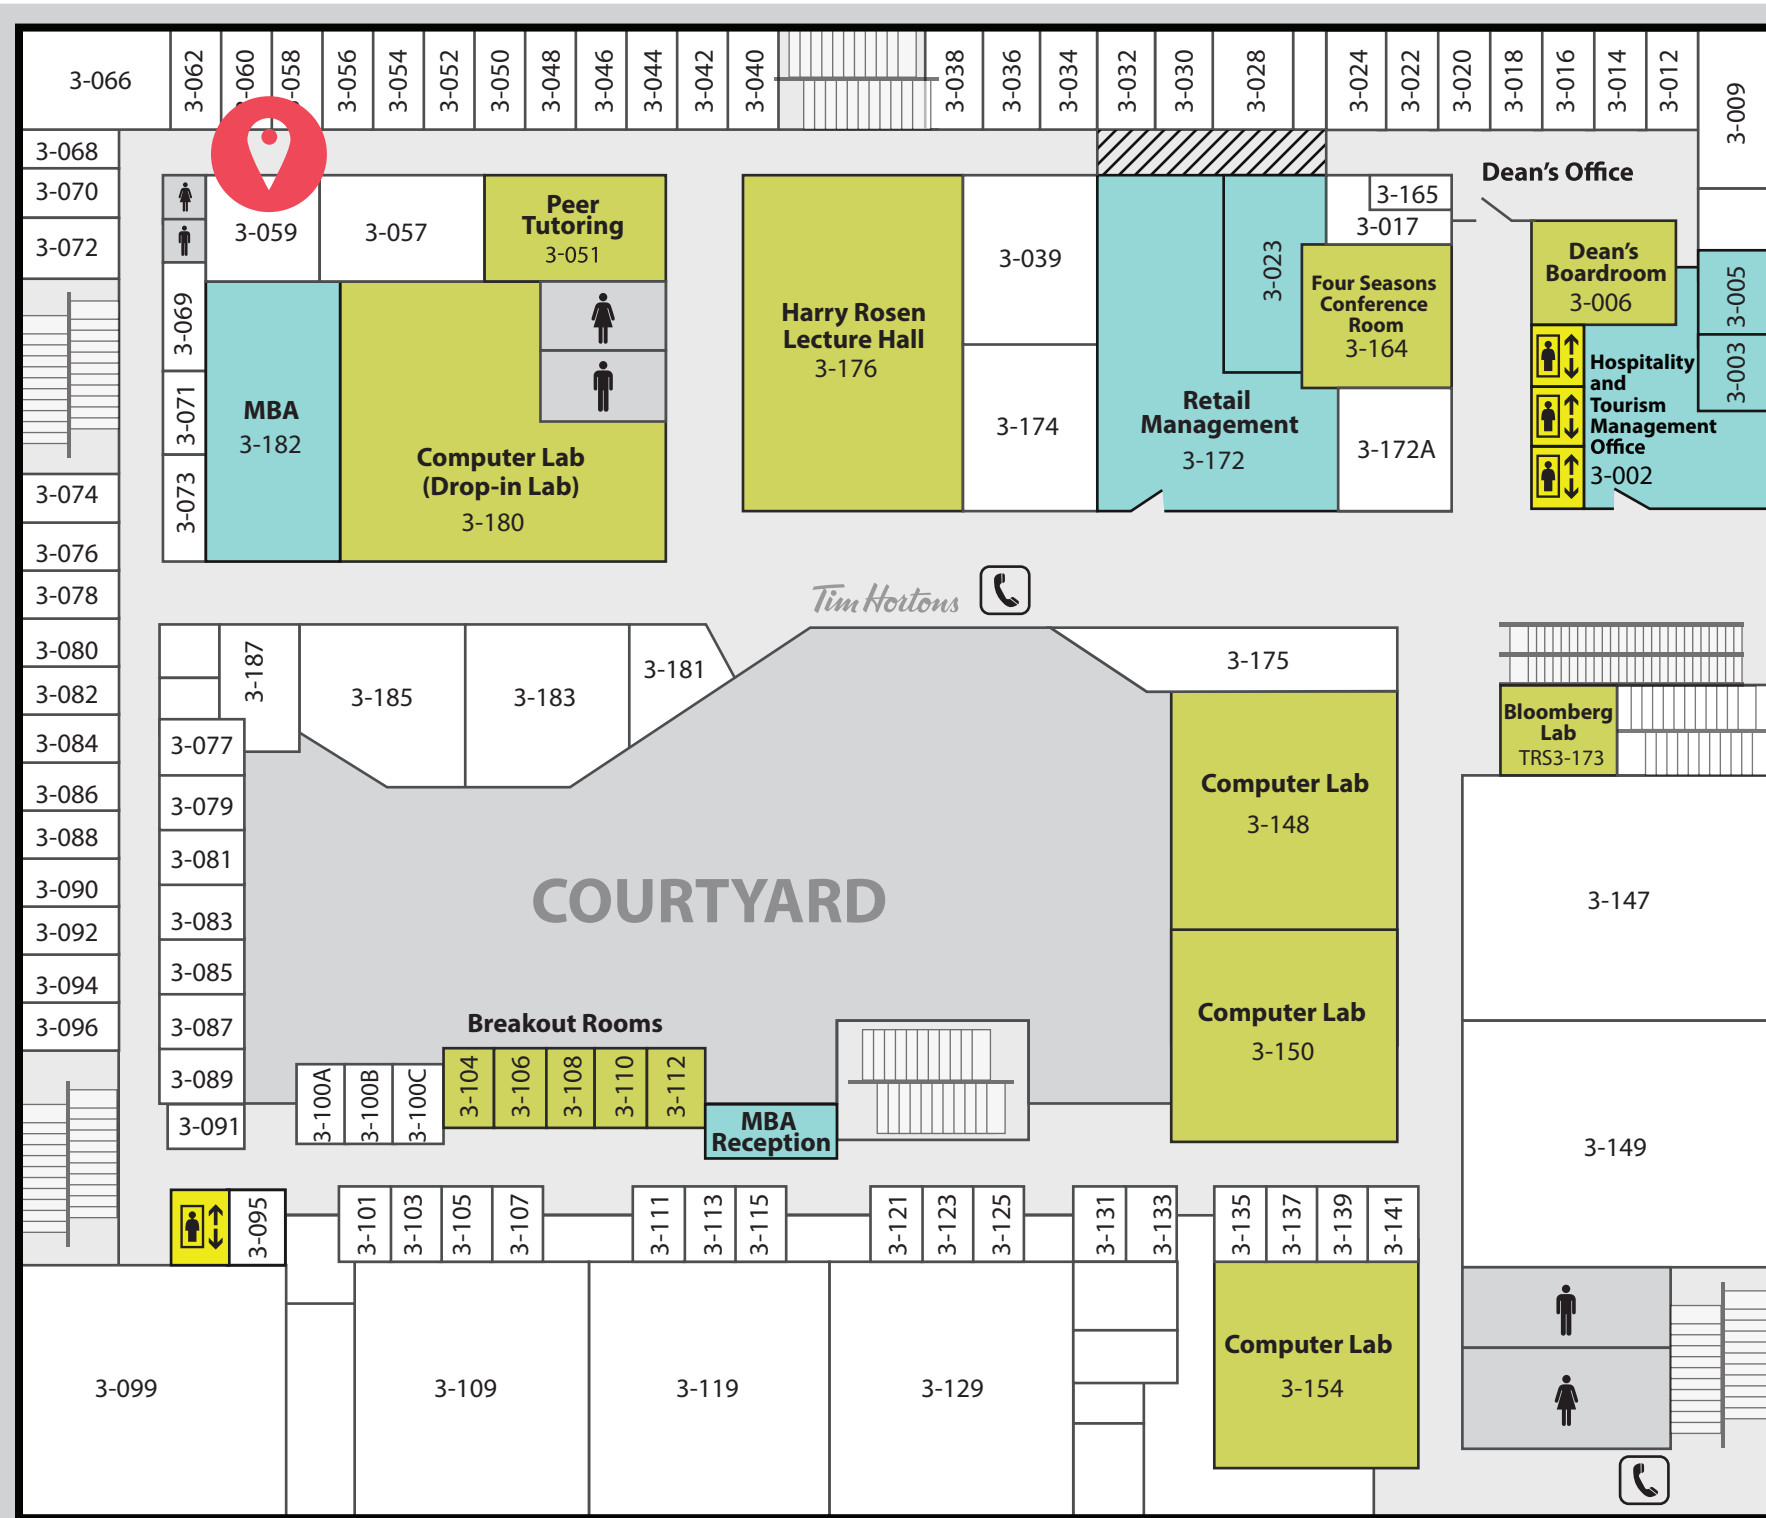

# TRS 3 9<sup>TH</sup> FLOOR

## WHAT IS ON THIS FLOOR?

- Bloomberg Lab
- Breakout Rooms
- Computer Lab
- Dean's Office
- Four Seasons Conference Room
- Harry Rosen Lecture Hall
- Hospitality and Tourism Management
- MBA Reception
- Peer Tutoring
- Retail Management

 Elevator       Payphone

 Washrooms

\* Maps are not to scale