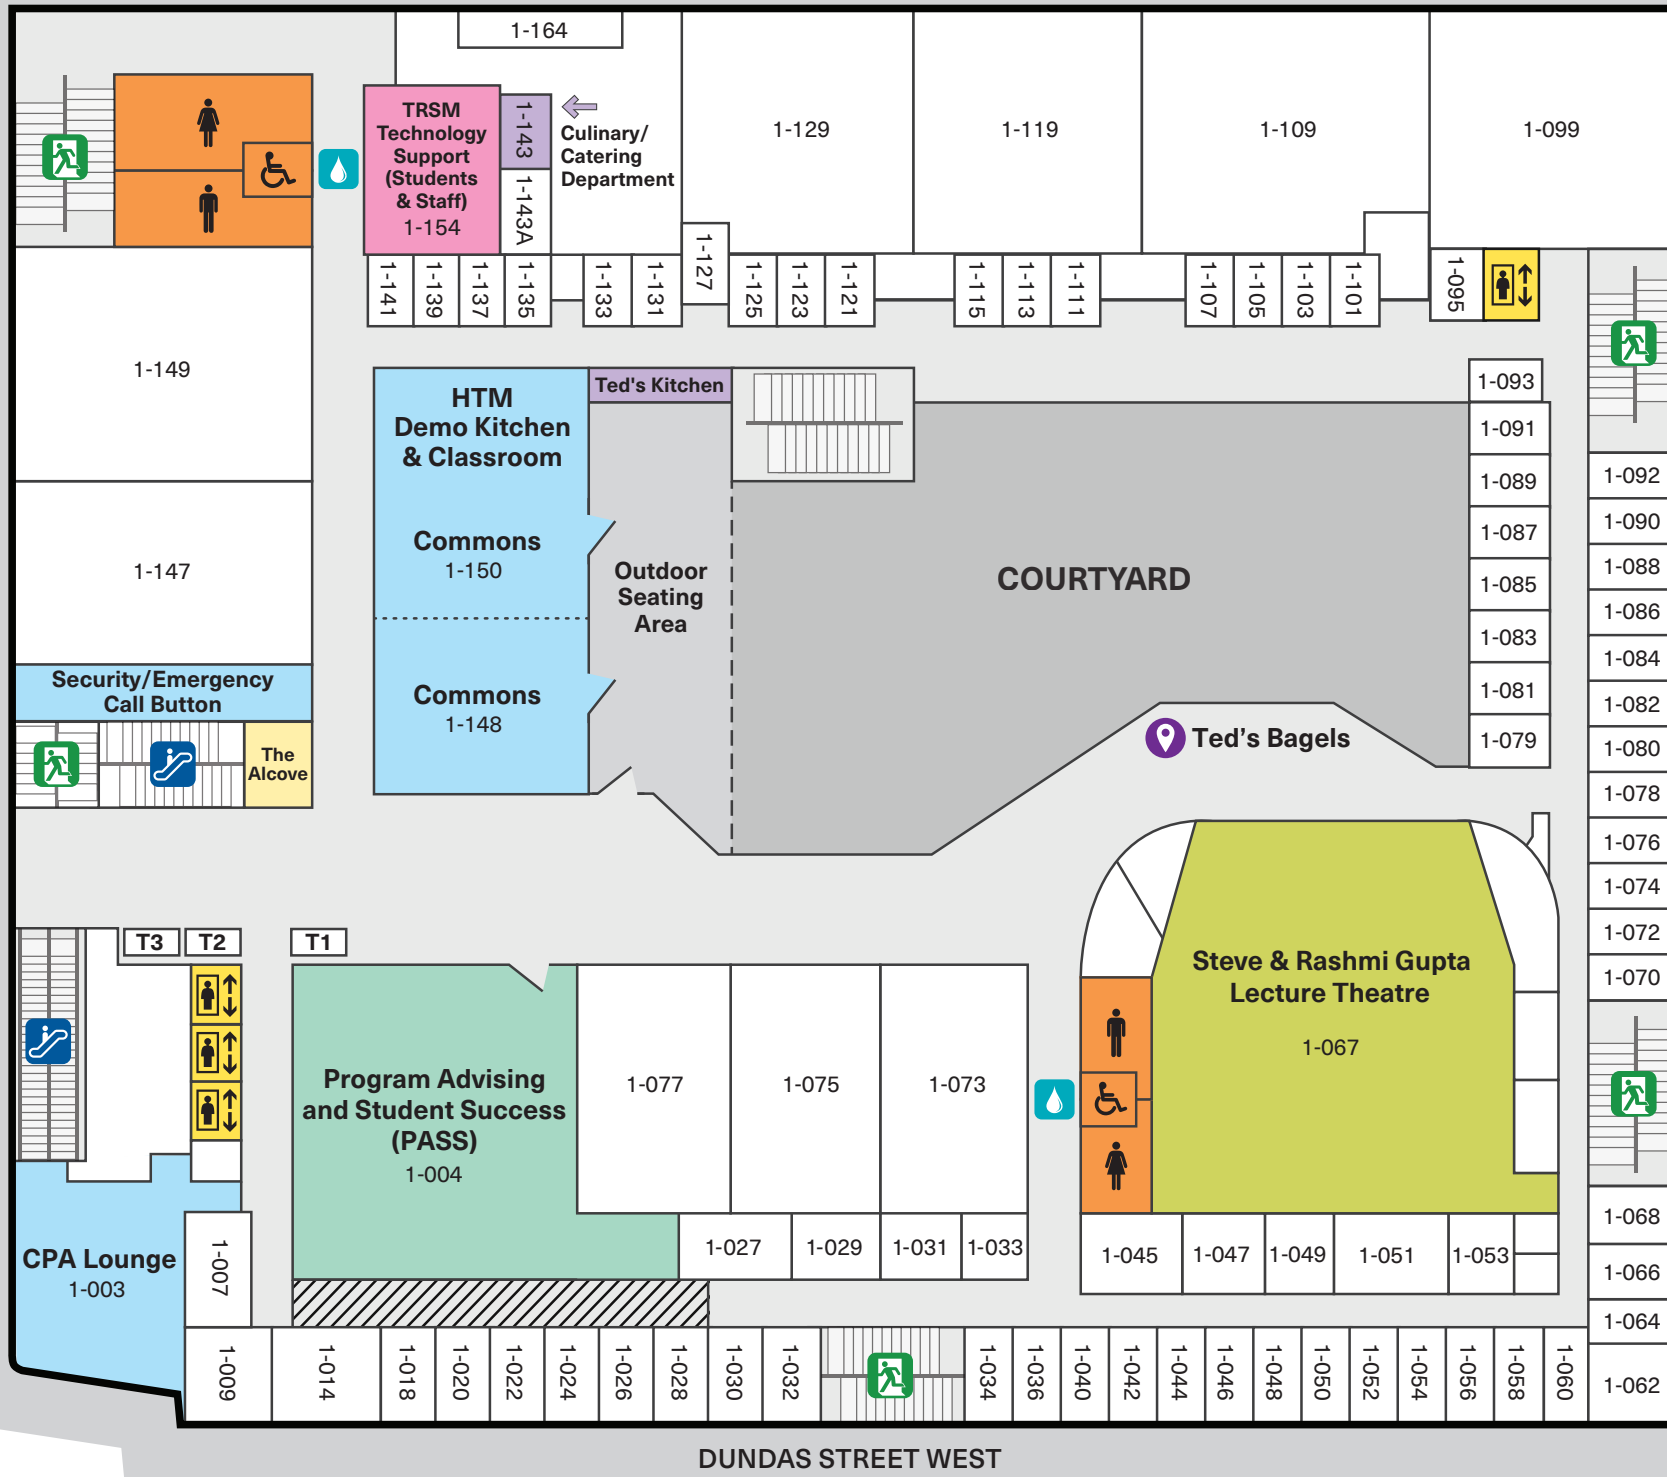

TRS I 7th Floor

WHAT'S ON THIS FLOOR:

-  • The Alcove
-  • Steve & Rashmi Gupta Lecture Theatre
-  • Commons
-  • CPA Lounge
-  • Culinary/Catering Department
-  • HTM Demo Kitchen & Classroom
-  • Program Advising and Student Success (PASS)
-  • Security/Emergency Call Button
-  • Ted's Bagels
-  • Ted's Kitchen
-  • TRSM Technology Support (Students & Staff)

	Elevator		Water Refill Station
	Escalator		Emergency Exit
	Washrooms		

** MAP IS NOT TO SCALE **

TRS 2 8th Floor

WHAT'S ON THIS FLOOR:

-  • Academic Administration Hub
-  • Boardroom
-  • Breakout Rooms
-  • Business Career Hub
-  • Computer Labs
-  • Fit For Business
-  • Quiet Study Area
-  • School of Retail Management Retail Pop-Up
-  • Student Engagement Office
-  • Ted Rogers Students' Society

	Elevator		Washrooms
	Escalator		Emergency Exit

** MAP IS NOT TO SCALE **

TRS 3 9th Floor

WHAT'S ON THIS FLOOR:

- • Bloomberg Lab
- • Bootcamp Lab
- • Breakout Rooms
- • Computer Labs
- • Four Seasons Conference Room
- • Graduate Programs
 - ◦ Graduate Program Boardroom
 - ◦ Graduate Student Lounge
 - ◦ Graduate Program Students' Workroom
- • Harry Rosen Lecture Hall
- • Office of External Outreach & Engagement
- • Office of the Dean
- • Peer Tutoring

 Elevator

 Washrooms

 Escalator

 Emergency Exit

** MAP IS NOT TO SCALE **