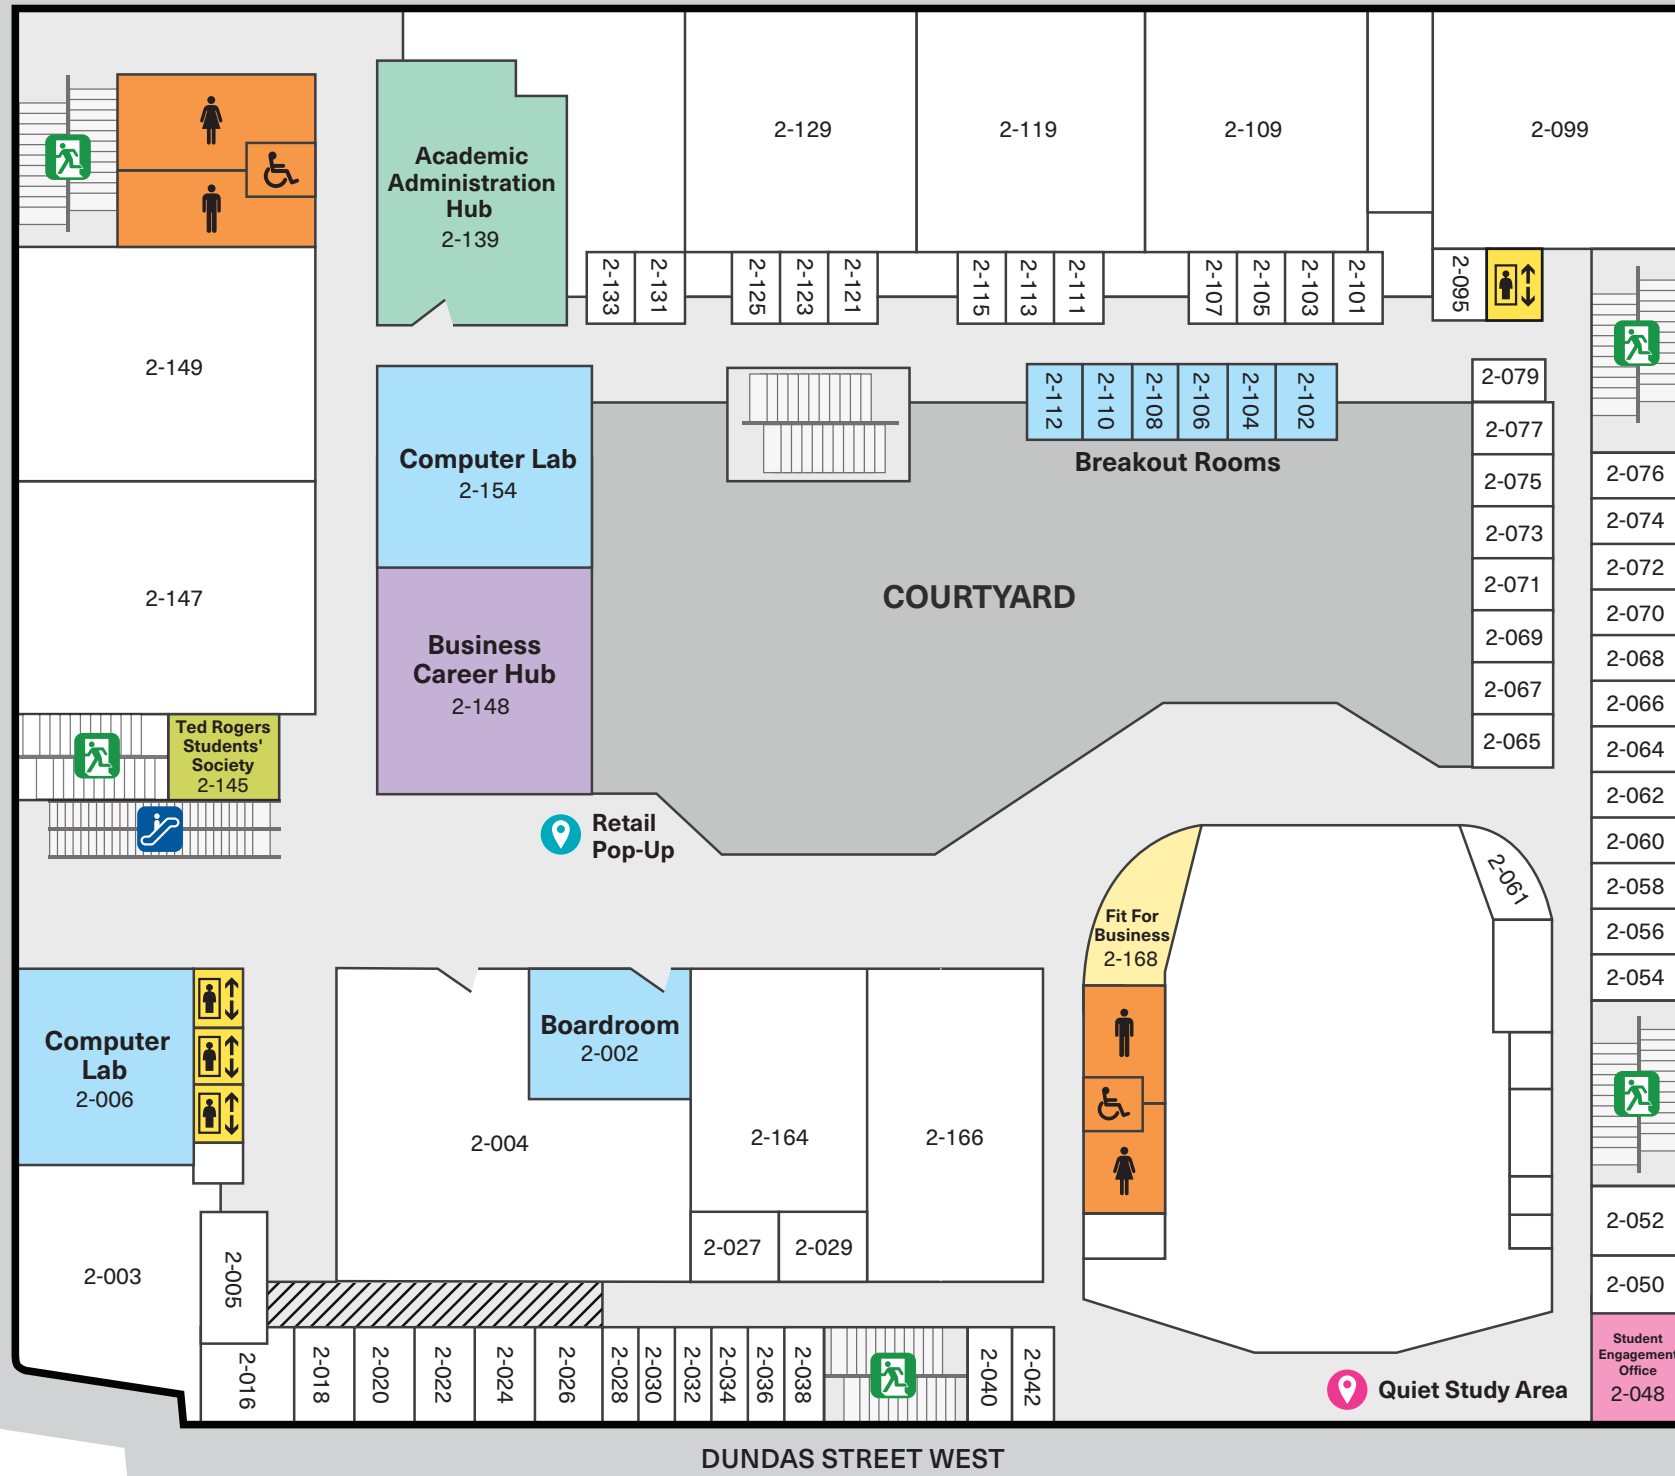

TRS I 7th Floor

WHAT'S ON THIS FLOOR:

-  • The Alcove
-  • Steve & Rashmi Gupta Lecture Theatre
-  • Commons
-  • CPA Lounge
-  • Culinary/Catering Department
-  • HTM Demo Kitchen & Classroom
-  • Program Advising and Student Success (PASS)
-  • Security/Emergency Call Button
-  • Ted's Bagels
-  • Ted's Kitchen
-  • TRSM Technology Support (Students & Staff)

	Elevator		Water Refill Station
	Escalator		Emergency Exit
	Washrooms		

** MAP IS NOT TO SCALE **

TRS 2 8th Floor

WHAT'S ON THIS FLOOR:

-  • Academic Administration Hub
-  • Boardroom
-  • Breakout Rooms
-  • Business Career Hub
-  • Computer Labs
-  • Fit For Business
-  • Quiet Study Area
-  • School of Retail Management Retail Pop-Up
-  • Student Engagement Office
-  • Ted Rogers Students' Society

	Elevator		Washrooms
	Escalator		Emergency Exit

** MAP IS NOT TO SCALE **

TRS 3 9th Floor

WHAT'S ON THIS FLOOR:

- • Bloomberg Lab
- • Bootcamp Lab
- • Breakout Rooms
- • Computer Labs
- • Four Seasons Conference Room
- • Graduate Programs
 - ◦ Graduate Program Boardroom
 - ◦ Graduate Student Lounge
 - ◦ Graduate Program Students' Workroom
- • Harry Rosen Lecture Hall
- • Office of External Outreach & Engagement
- • Office of the Dean
- • Peer Tutoring

 Elevator

 Washrooms

 Escalator

 Emergency Exit

** MAP IS NOT TO SCALE **