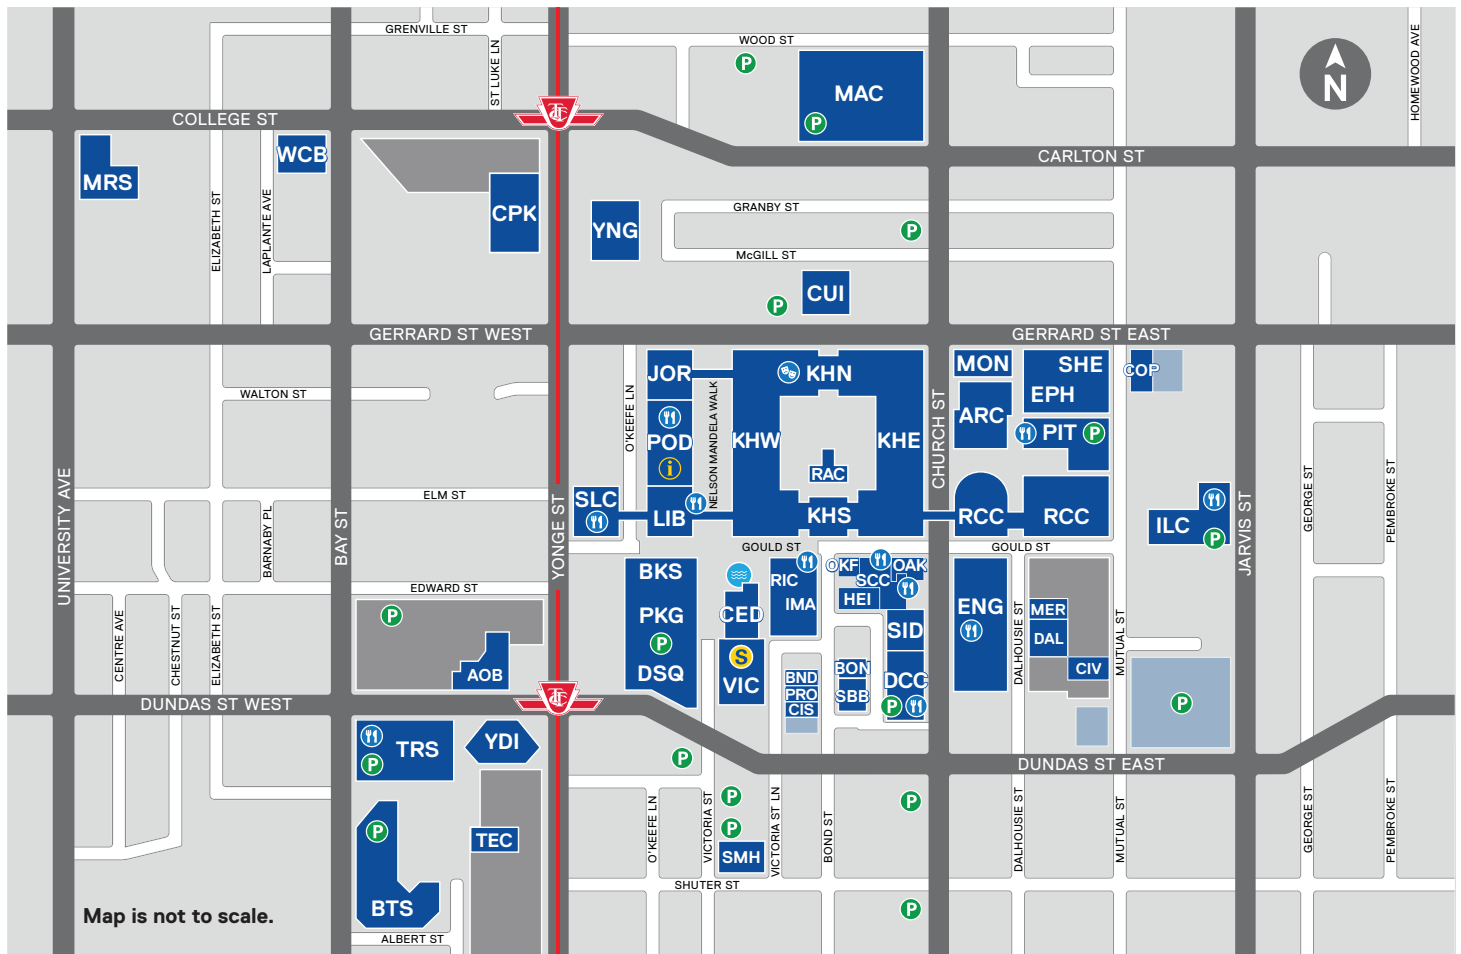

Toronto Metropolitan University Campus Map

Version: April 2022

Map is not to scale.

- | | | | |
|--|---|---|--|
| <p>AOB Atrium on Bay
20 Dundas Street West</p> <p>ARC Architecture Building
325 Church Street</p> <p>BKS Campus Store
17 Gould Street</p> <p>BND 114 Bond Street</p> <p>BON 111 Bond Street</p> <p>BTS Bell Trinity Square
483 Bay Street</p> <p>CED The Chang School of Continuing Education (Heaslip House)
297 Victoria Street</p> <p>CIS Creative Innovation Studio
110 Bond Street</p> <p>CIV Civil Engineering Storage
106 Mutual Street</p> <p>COP 101 Gerrard Street East</p> <p>CPK Real Institute (College Park)
424 Yonge Street</p> <p>CUI Centre for Urban Innovation
44 Gerrard Street East</p> <p>DAL 147 Dalhousie Street</p> <p>DCC Daphne Cockwell Health Sciences Complex
288 Church Street</p> | <p>DSQ Yonge-Dundas Square
10 Dundas Street East</p> <p>ENG George Vari Engineering and Computing Centre
245 Church Street</p> <p>EPH Eric Palin Hall
87 Gerrard Street East</p> <p>HEI School of Graphic Communications Management (Heidelberg Centre)
125 Bond Street</p> <p>ILC International Living / Learning Centre
133 Mutual Street and 240 Jarvis Street</p> <p>IMA School of Image Arts
122 Bond Street</p> <p>JOR Jorgenson Hall
380 Victoria Street</p> <p>KHE Kerr Hall East
340 Church Street</p> <p>KHN Kerr Hall North
31 / 43 Gerrard Street East</p> <p>KHS Kerr Hall South
40 / 50 / 60 Gould Street</p> <p>KHW Kerr Hall West
379 Victoria Street</p> <p>LIB Library Building
350 Victoria Street</p> <p>MAC Mattamy Athletic Centre
50 Carlton Street</p> | <p>MER Merchandise Building
159 Dalhousie Street</p> <p>MON Civil Engineering Building (Monetary Times)
341 Church Street</p> <p>MRS MaRS Building
661 University Avenue</p> <p>OAK Oakham House
63 Gould Street</p> <p>OKF O'Keefe House
137 Bond Street</p> <p>PIT Pitman Hall
160 Mutual Street</p> <p>PKG Parking Garage
300 Victoria Street</p> <p>POD Podium
350 Victoria Street</p> <p>PRO 112 Bond Street</p> <p>RAC Recreation and Athletics Centre
40 / 50 Gould Street
Accessible entrance:
31 Gerrard Street East</p> <p>RCC Rogers Communications Centre
80 Gould Street</p> <p>RIC Ryerson Image Centre
33 Gould Street</p> <p>SBB South Bond Building
105 Bond Street</p> <p>SCC Student Campus Centre
55 Gould Street</p> | <p>SHE Sally Horsfall Eaton Centre for Studies in Community Health
99 Gerrard Street East</p> <p>SID School of Interior Design
302 Church Street</p> <p>SLC Sheldon & Tracy Levy Student Learning Centre
341 Yonge Street</p> <p>SMH St. Michael's Hospital
209 Victoria Street</p> <p>TEC Toronto Eaton Centre
220 Yonge Street</p> <p>TRS Ted Rogers School of Management
55 Dundas Street West</p> <p>VIC Victoria Building
285 Victoria Street</p> <p>WCB Women's College Bay
790 Bay Street</p> <p>YDI Yonge-Dundas Intersection
1 Dundas St West</p> <p>YNG 415 Yonge Street</p> |
|--|---|---|--|